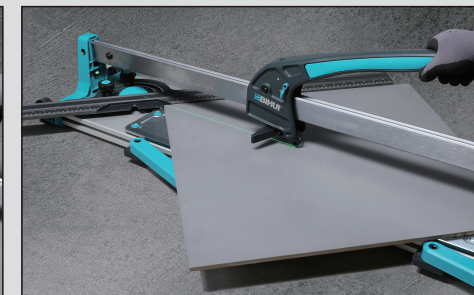

45° Cutting

2. Warranty

- The guarantee covers all manufacturing or assembly defects in accordance with the legislation in force. The guarantee does not cover malfunctions caused by improper use, overloads, failure to follow the operating instructions and normal wear and tear.
- For more details and information, consult the general guarantee conditions at

www.bihuitools.com