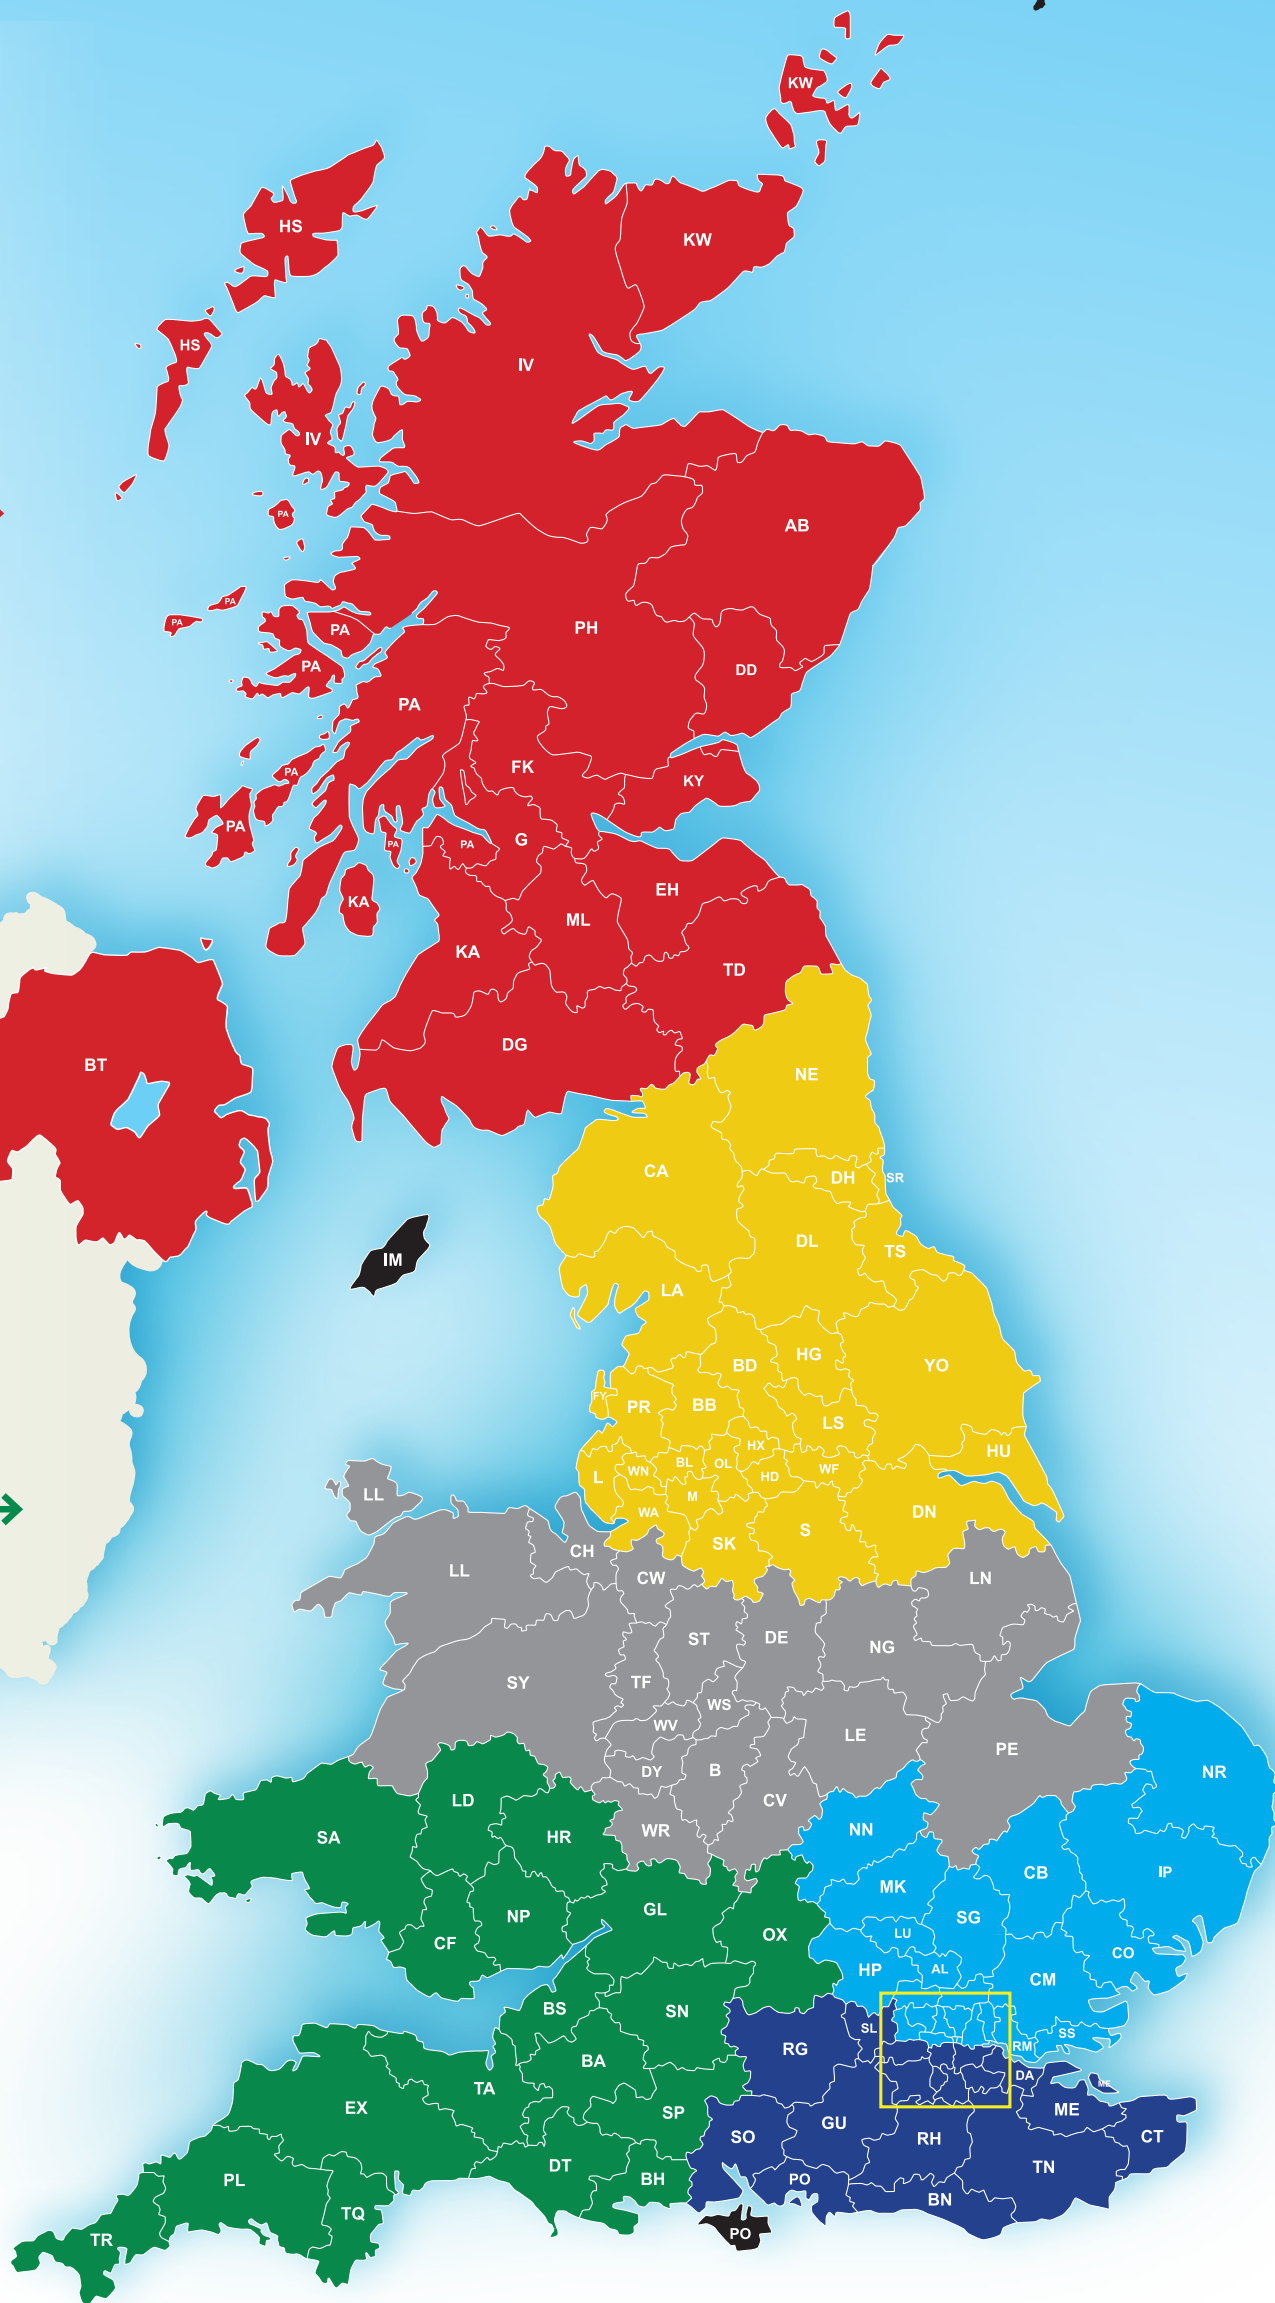

Your Local Support

ZE

National Sales Manager

Paul Godfrey

+ 44 (0) 7825 416764
pgodfrey@genesis-gs.com

Isle of Wight, Isle of Man & Channel Island

Scotland, N. Ireland & Eire

Ross McGregor +44 (0) 7540 564244
rmcgregor@genesis-gs.com

Postcodes:
AB, BT, DD, DG, EH, FK, G, HS,
IV, KA, KW, KY, ML, PA, PH, TD

North

Martin Brown +44 (0) 7825 416784
mbrown@genesis-gs.com

Postcodes:
BB, BD, BL, CA, DH, DL, DN, FY, HD,
HG, HU, HX, L, LA, LS, M, NE, OL, PR,
S, SK, SR, TS, WA, WF, WN, YO

Midlands

COMING SOON +44 (0) 7443 661039
@genesis-gs.com

Postcodes:
B, CH, CV, CW, DE, DY, LE, LL, LN,
NG, PE, ST, SY, TF, WR, WS, WV

South West & Wales

Richard Howells + 44 (0) 7834 342984
rhowells@genesis-gs.com

Postcodes:
BA, BH, BS, CF, DT, EX, GL, HR, LD,
NP, OX, PL, SA, SN, SP, TA, TQ, TR

South

Grant Murrell +44 7818 255049
gmurrell@genesis-gs.com

Postcodes:
AL, CB, CM, CO, E, EC, EN, HA, HP, IG, IP, LU, MK,
N, NN, NR, NW, RM, SG, SS, UB, W, WC, WD

South East

Luke Boorer + 44 (0) 7384 814917
lboorer@genesis-gs.com

Postcodes:
BN, BR, CR, CT, DA, GU, KT, ME, PO,
RG, RH, SE, SL, SM, SO, SW, TW

Genesis
For the Perfect Finish

+44 (0)1642 713000 info@genesis-gs.com www.genesis-gs.com