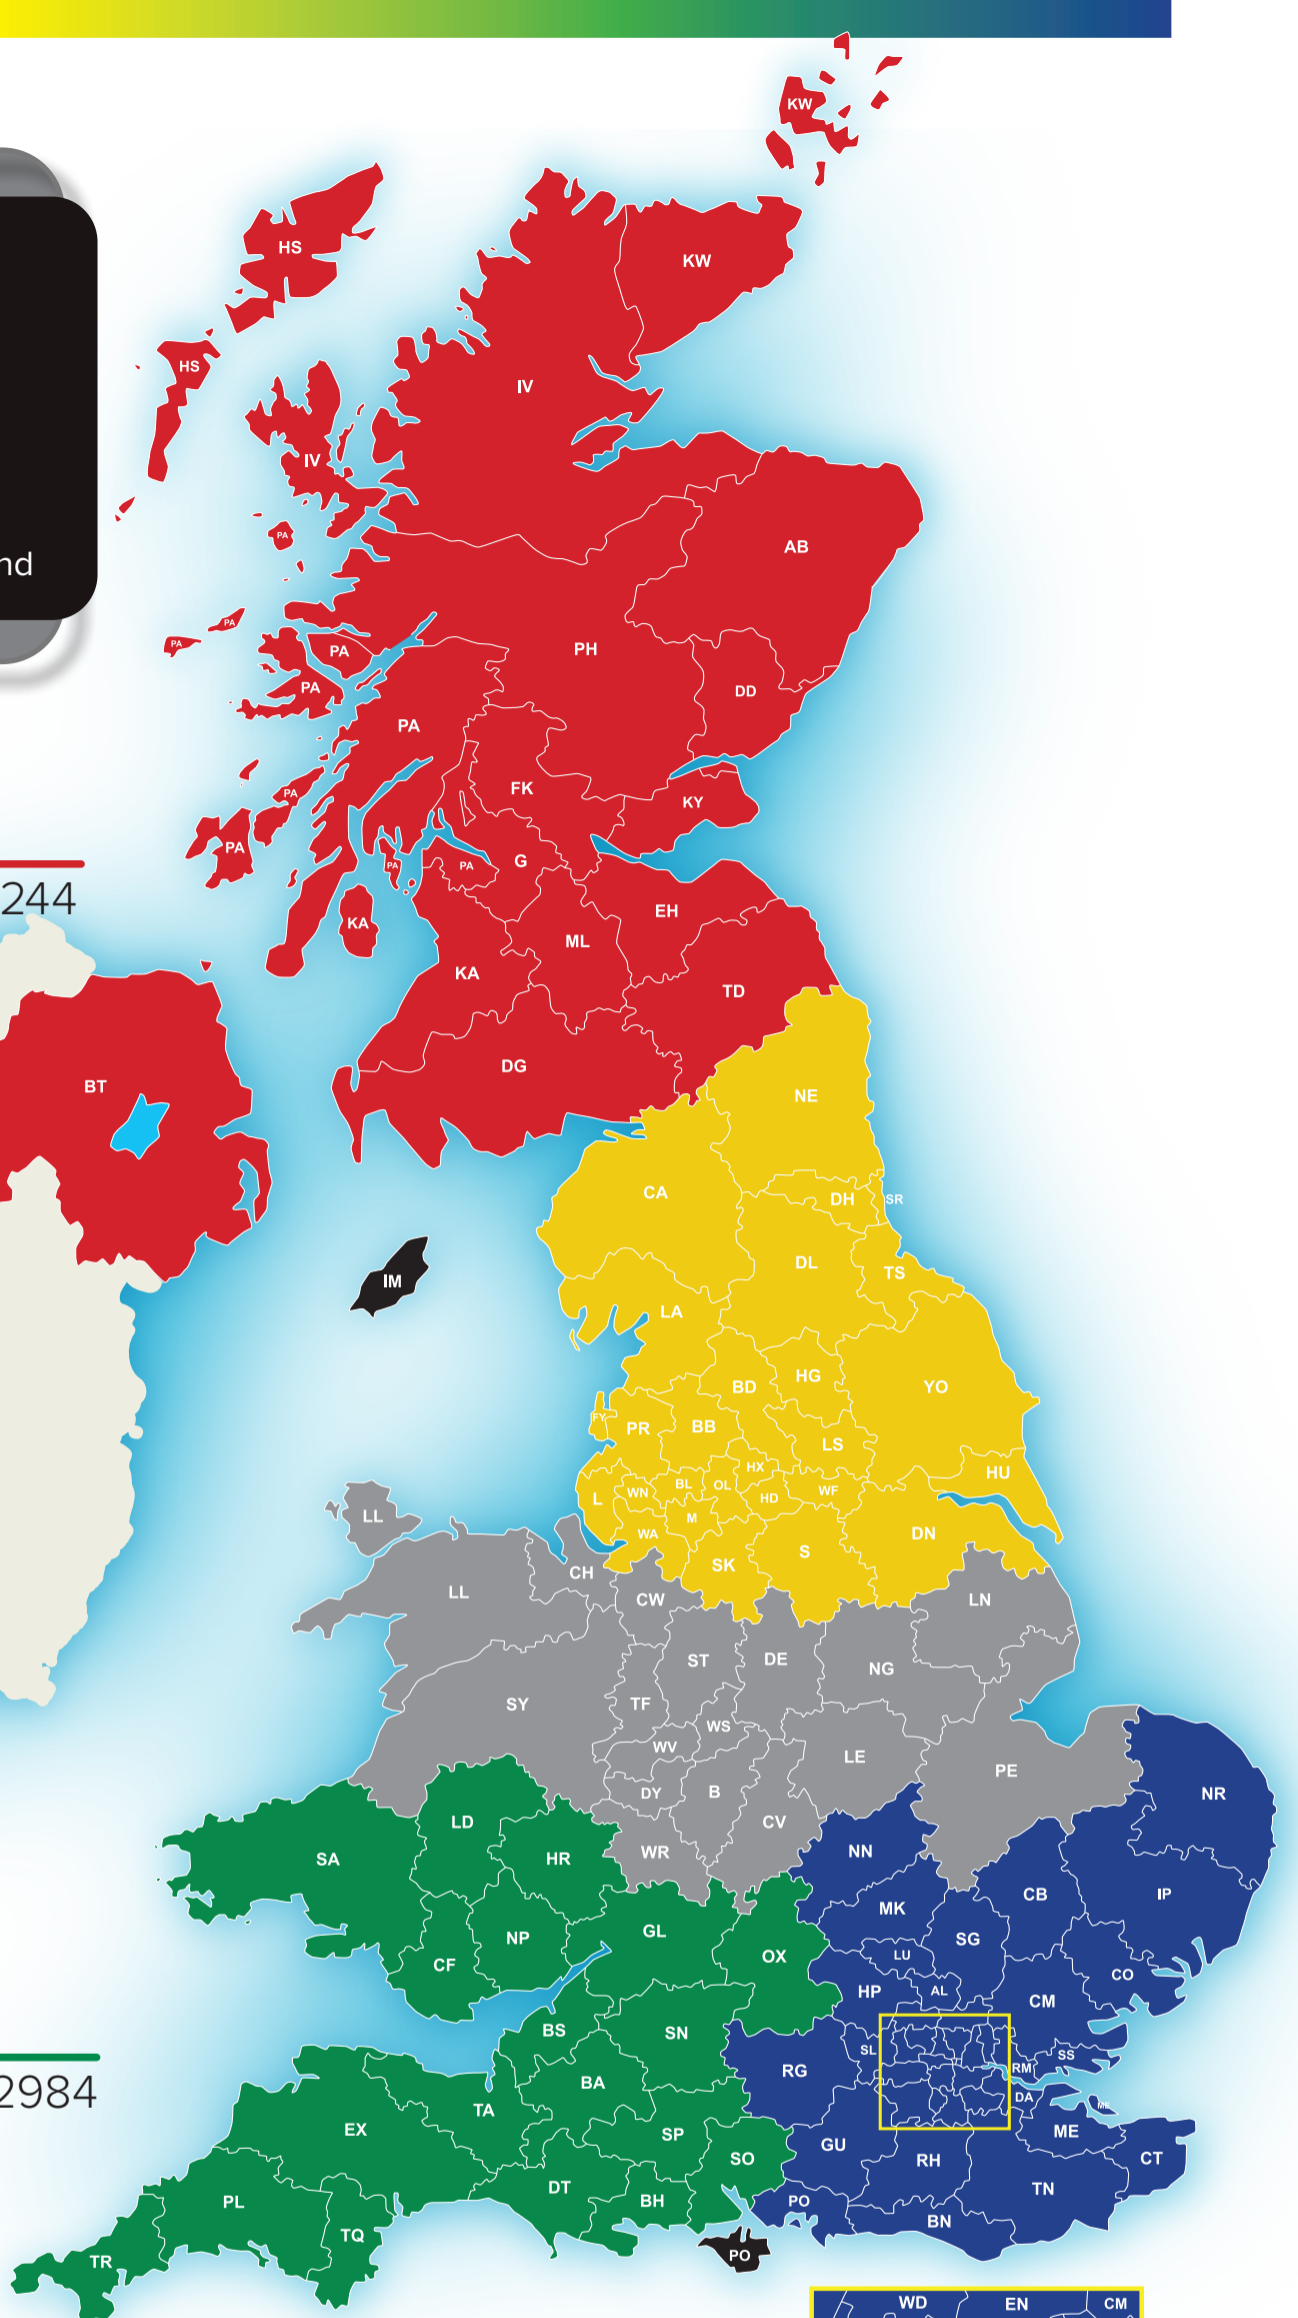

National Sales Manager

Paul Godfrey

+ 44 (0) 7825 416764

pgodfrey@genesis-gs.com

Isle of Wight, Isle of Man & Channel Island

Scotland, N. Ireland & Eire

Ross McGregor +44 (0) 7540 564244

rmcgregor@genesis-gs.com

Postcodes:

AB, BT, DD, DG, EH, FK, G, HS, IV, KA, KW, KY, ML, PA, PH, TD

North

Martin Brown +44 7825 416784

mbrown@genesis-gs.com

Postcodes:

BB, BD, BL, CA, DH, DL, DN, FY, HD, HG, HU, HX, IM, L, LA, LS, M, NE, OL, PR, S, SK, SR, TS, WA, WF, WN, YO

Midlands

Oli Wilkins +44 (0) 7443 661039

owilkins@genesis-gs.com

Postcodes:

B, CH, CV, CW, DE, DY, LE, LL, LN, NG, PE, ST, SY, TF, WR, WS, WV

South West & Wales

Richard Howells + 44 (0) 7834 342984

rhowells@genesis-gs.com

Postcodes:

BA, BH, BS, CF, DT, EX, GL, HR, NP, OX, PL, SA, SN, SO, SP, TA, TQ, TR

South East

Luke Boorer + 44 (0) 7384 814917

lboorer@genesis-gs.com

Jon Novelli (surveyor) +44 (0) 7818 255049

jnovelli@genesis-gs.com

Postcodes:

AL, BN, BR, CB, CM, CO, CR, CT, DA, EN, GU, GY, HA, HP, IG, IP, JE, KT, LU, ME, MK, NN, NR, OX, PO, RG, RH, RM, SG, SL, SM, SS, TN, TW, UB, WD

Genesis

For the Perfect Finish

+44 (0)1642 713000 info@genesis-gs.com www.genesis-gs.com