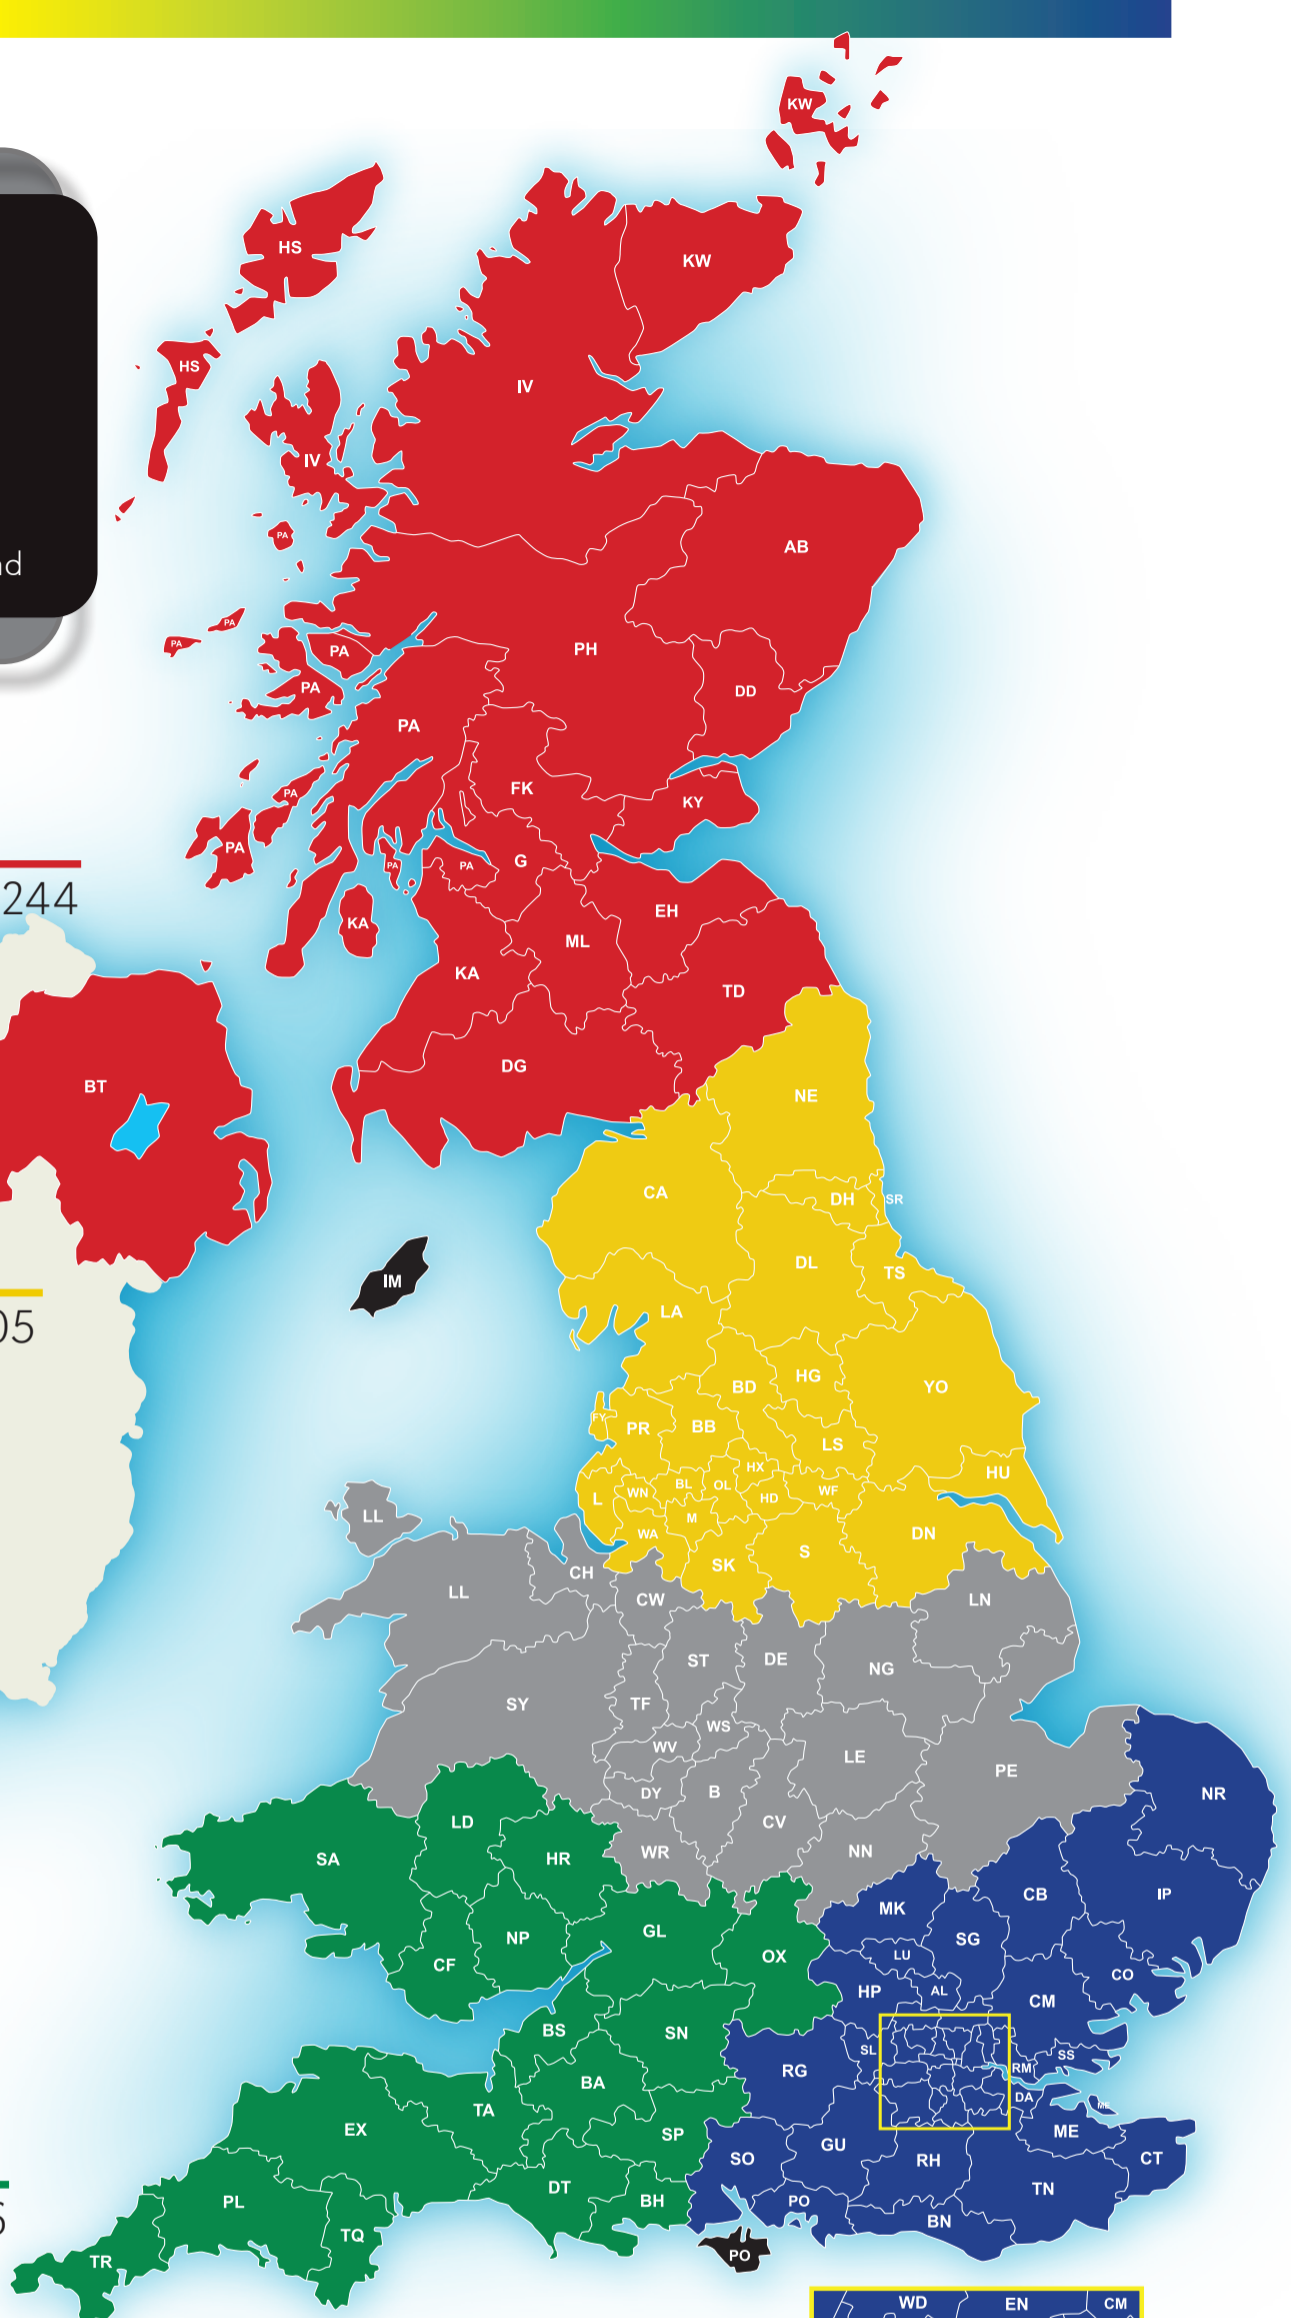

Postcodes:

BA, BH, BS, CF, DT, , EX, GL, HR, NP, LD, OX, PL, SA, SN, SP, TA, TQ, TR

South East

Ross Niedzielski + (0) 44 7718 628428

rniedzielski@genesis-gs.com

Postcodes:

AL, BN, BR, CB, CM, CO, CR, CT, DA, EN, GU, GY, HA, HP, IG, IP, LU, JE, KT, ME, RG, MK, NR, PE, PO, RH, RM, SG, SL, SM, SO, SS, TN, TW, UB, WD