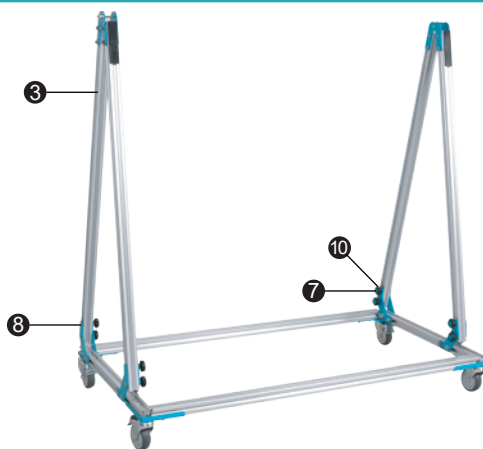

Cart

- ✓ Suitable to display tile size upto 3.2x1.6M
- ✓ Maximum load 280 Kg (617 lbs)
- ✓ Four pivoting wheels are provided with brakes

2

3

3.1

x4

3.2

x4