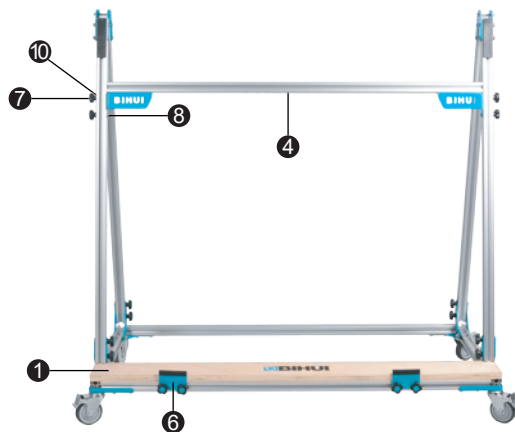

Cart

- ✓ Suitable to display tile size upto 3.2x1.6M
- ✓ Maximum load 280 Kg (617 lbs)
- ✓ Four pivoting wheels are provided with brakes

2

3

3.1

x4

3.2

x4