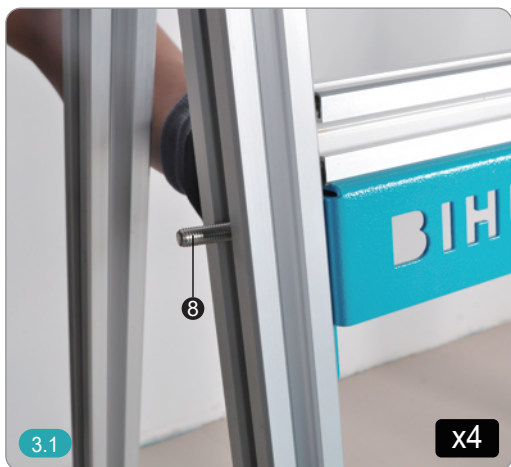

Cart

- ✓ Suitable to display tile size upto 3.2x1.6M
- ✓ Maximum load 280 Kg (617 lbs)
- ✓ Four pivoting wheels are provided with brakes

2

3

3.1

x4

3.2

x4