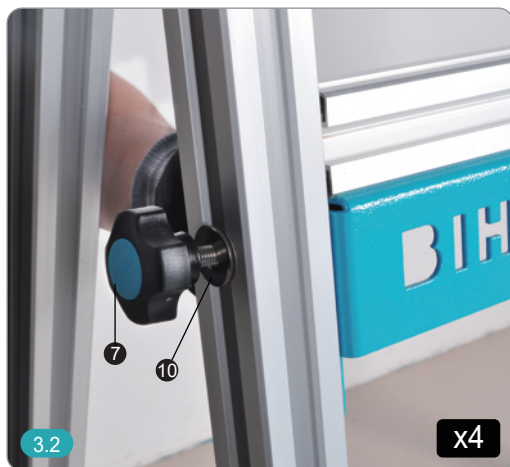

Cart

- ✓ Suitable to display tile size upto 3.2x1.6M
- ✓ Maximum load 280 Kg (617 lbs)
- ✓ Four pivoting wheels are provided with brakes

2

3

3.1

x4

3.2

x4