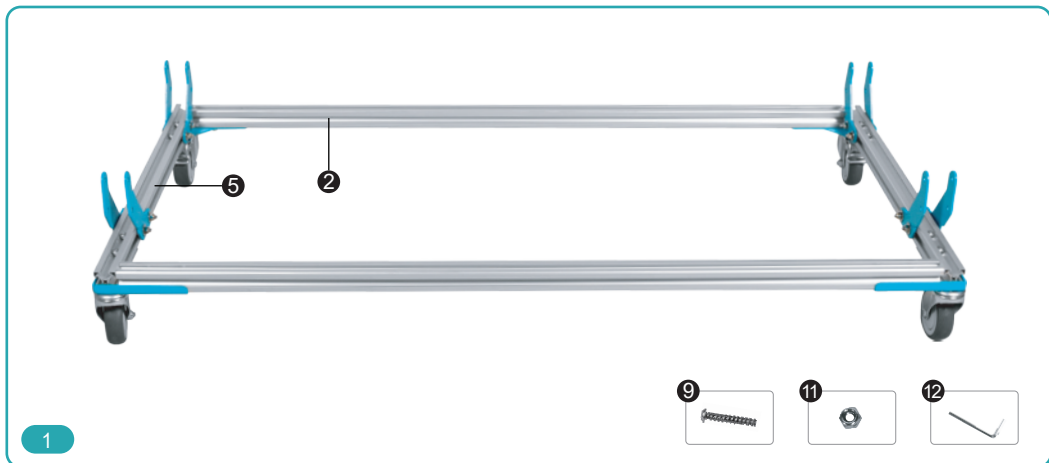

Cart

- ✓ Suitable to display tile size upto 3.2x1.6M
- ✓ Maximum load 280 Kg (617 lbs)
- ✓ Four pivoting wheels are provided with brakes

2

3

3.1

x4

3.2

x4