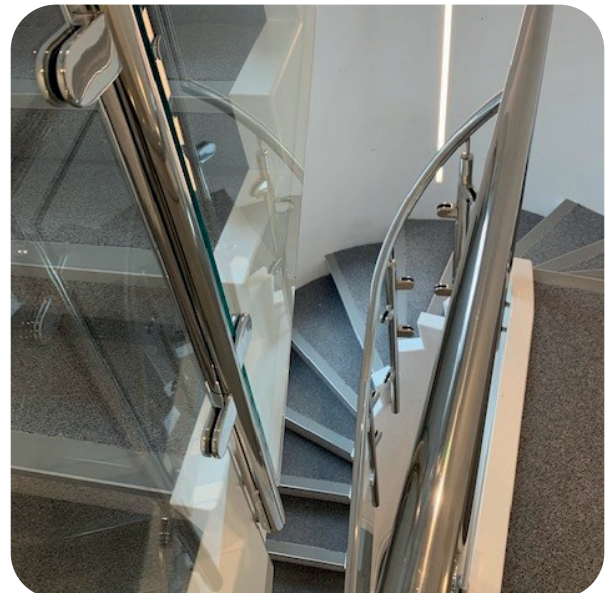

+44 (0)1642 713000 info@genesis-gs.com
www.genesis-gs.com

Genesis
For the Perfect Finish