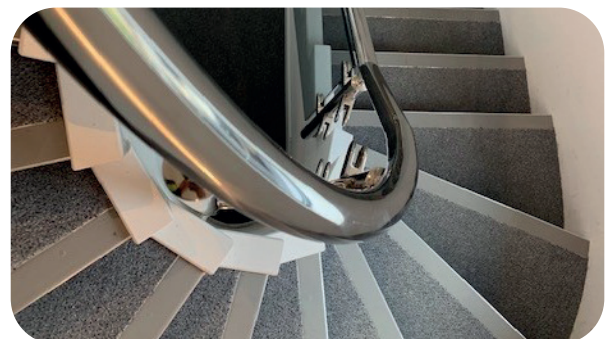

+44 (0)1642 713000 info@genesis-gs.com
www.genesis-gs.com

Genesis
For the Perfect Finish